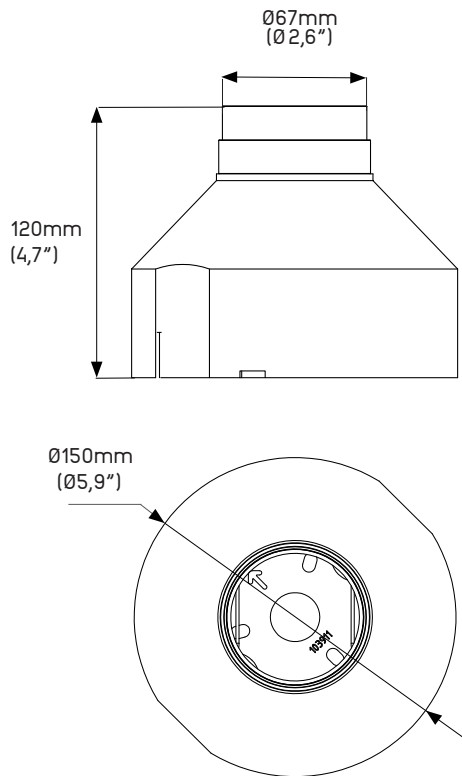

RDD60 Deco

INSTALLATION DETAILS

Installation housing - RD60C - Concrete installation