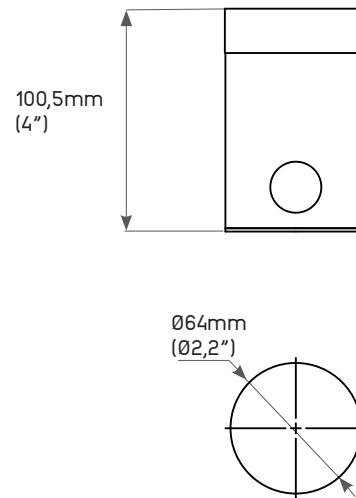

Installation housing - RD60T - Tiles installation

Note:
For details on specific depths, tiling thickness and other please refer to both Installation instructions for fixture and housing.